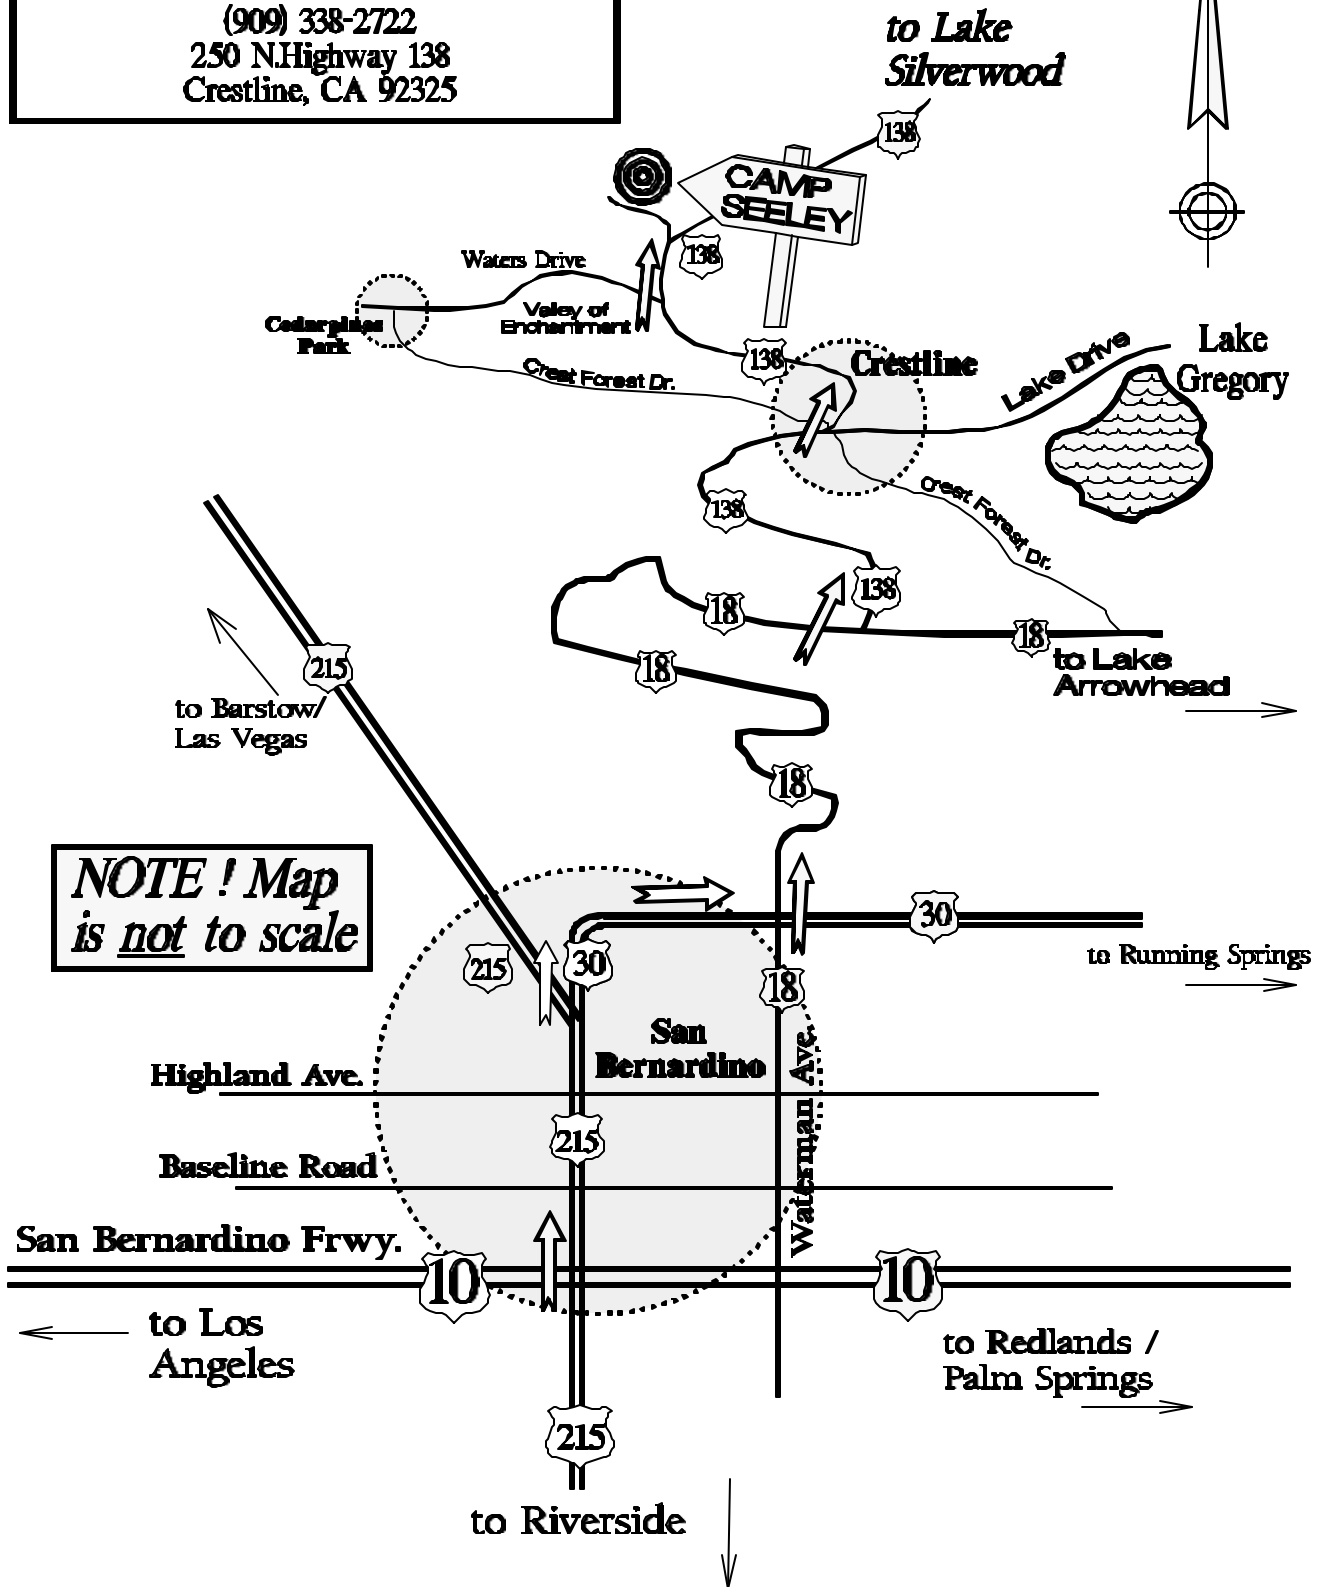

City of Los Angeles
 Department of Recreation & Parks
CAMP SEELEY
 (909) 338-2722
 250 N.Highway 138
 Crestline, CA 92325

NOTE ! Map is not to scale